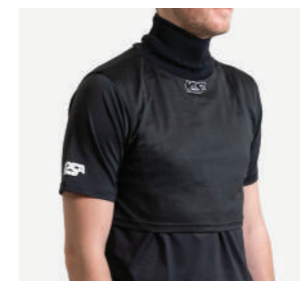

HALSSKYDD

- 51-85.040 JUNIOR
- 51-85.060 SENIOR